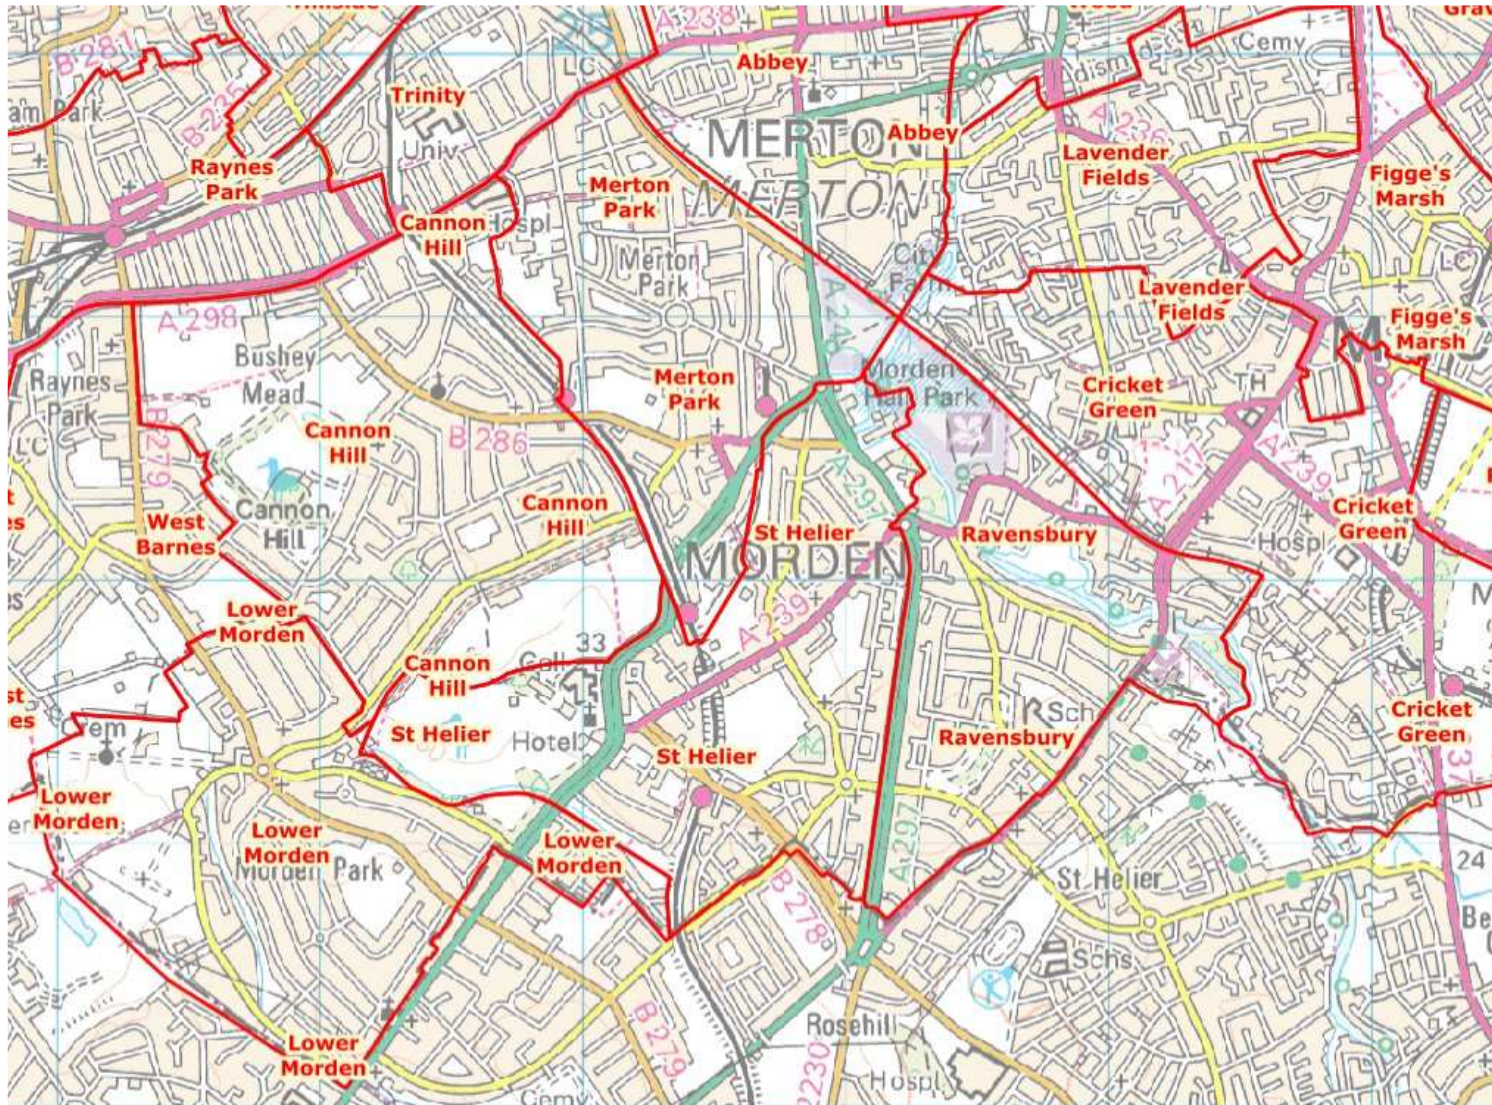

# Boundary Changes

Proposals from the Local Government  
Boundary Commission for England

# Wards as they stand

# Main changes to wards

- New Wandle ward in north
- Dundonald ward split between Raynes Park and Trinity wards
- Two member wards in Wandle, Hillside and Merton Park
- Small changes to all wards in Morden