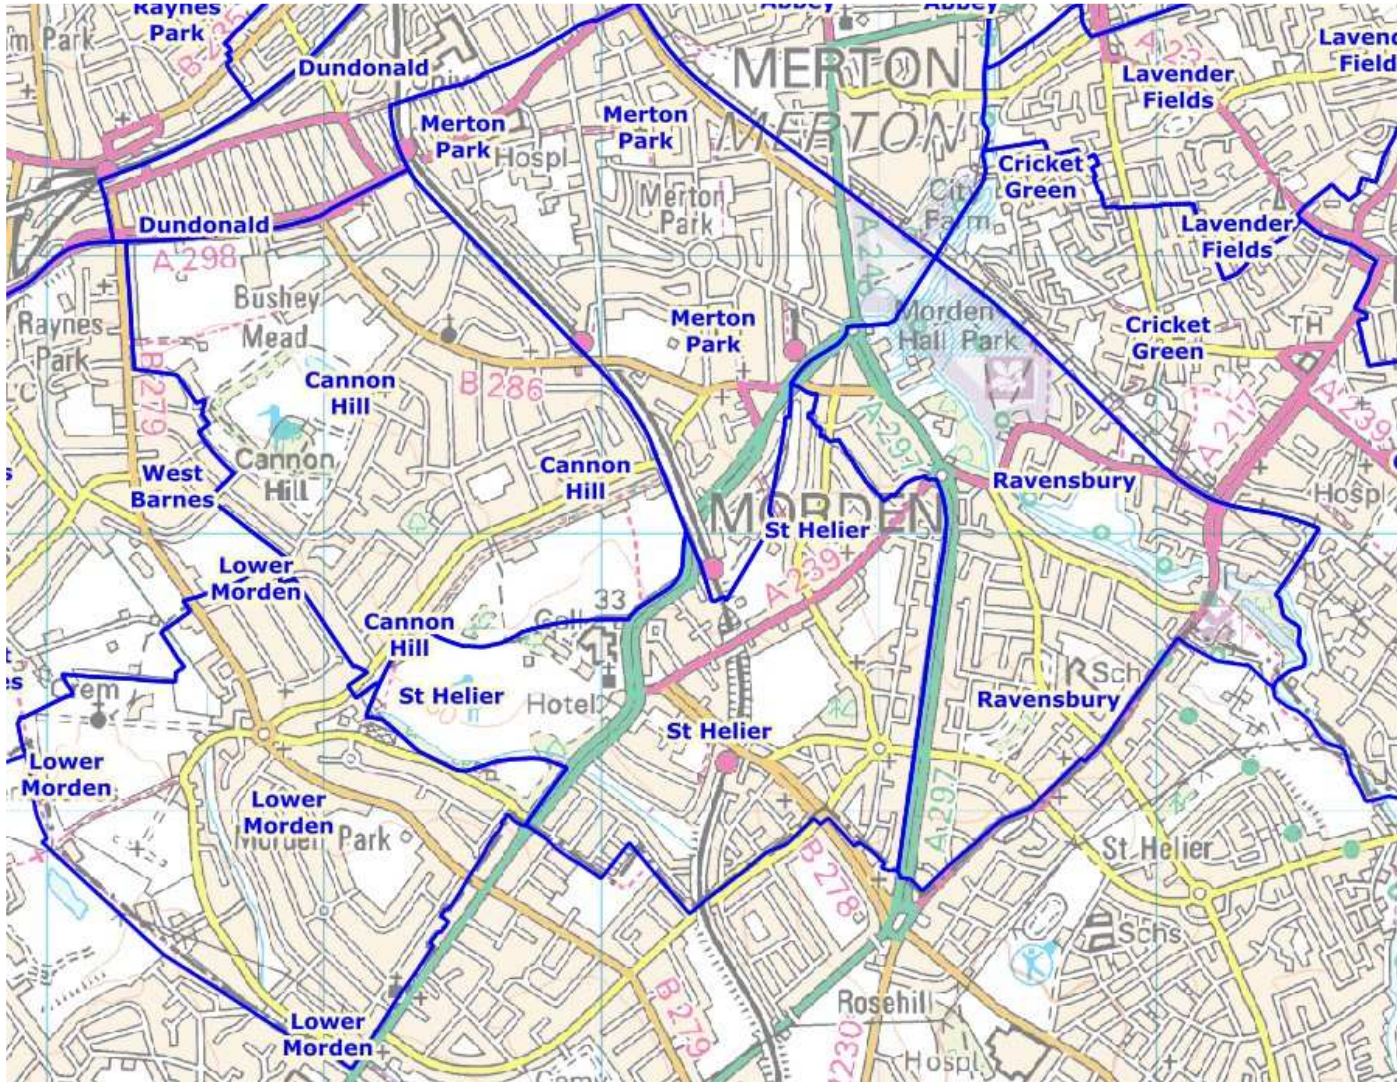

# Boundary Changes

Proposals from the Local Government  
Boundary Commission for England

# Wards as they stand

# Main changes to wards

- New Wandle ward in north
- Dundonald ward split between Raynes Park and Trinity wards
- Two member wards in Wandle, Hillside and Merton Park
- Small changes to all wards in Morden